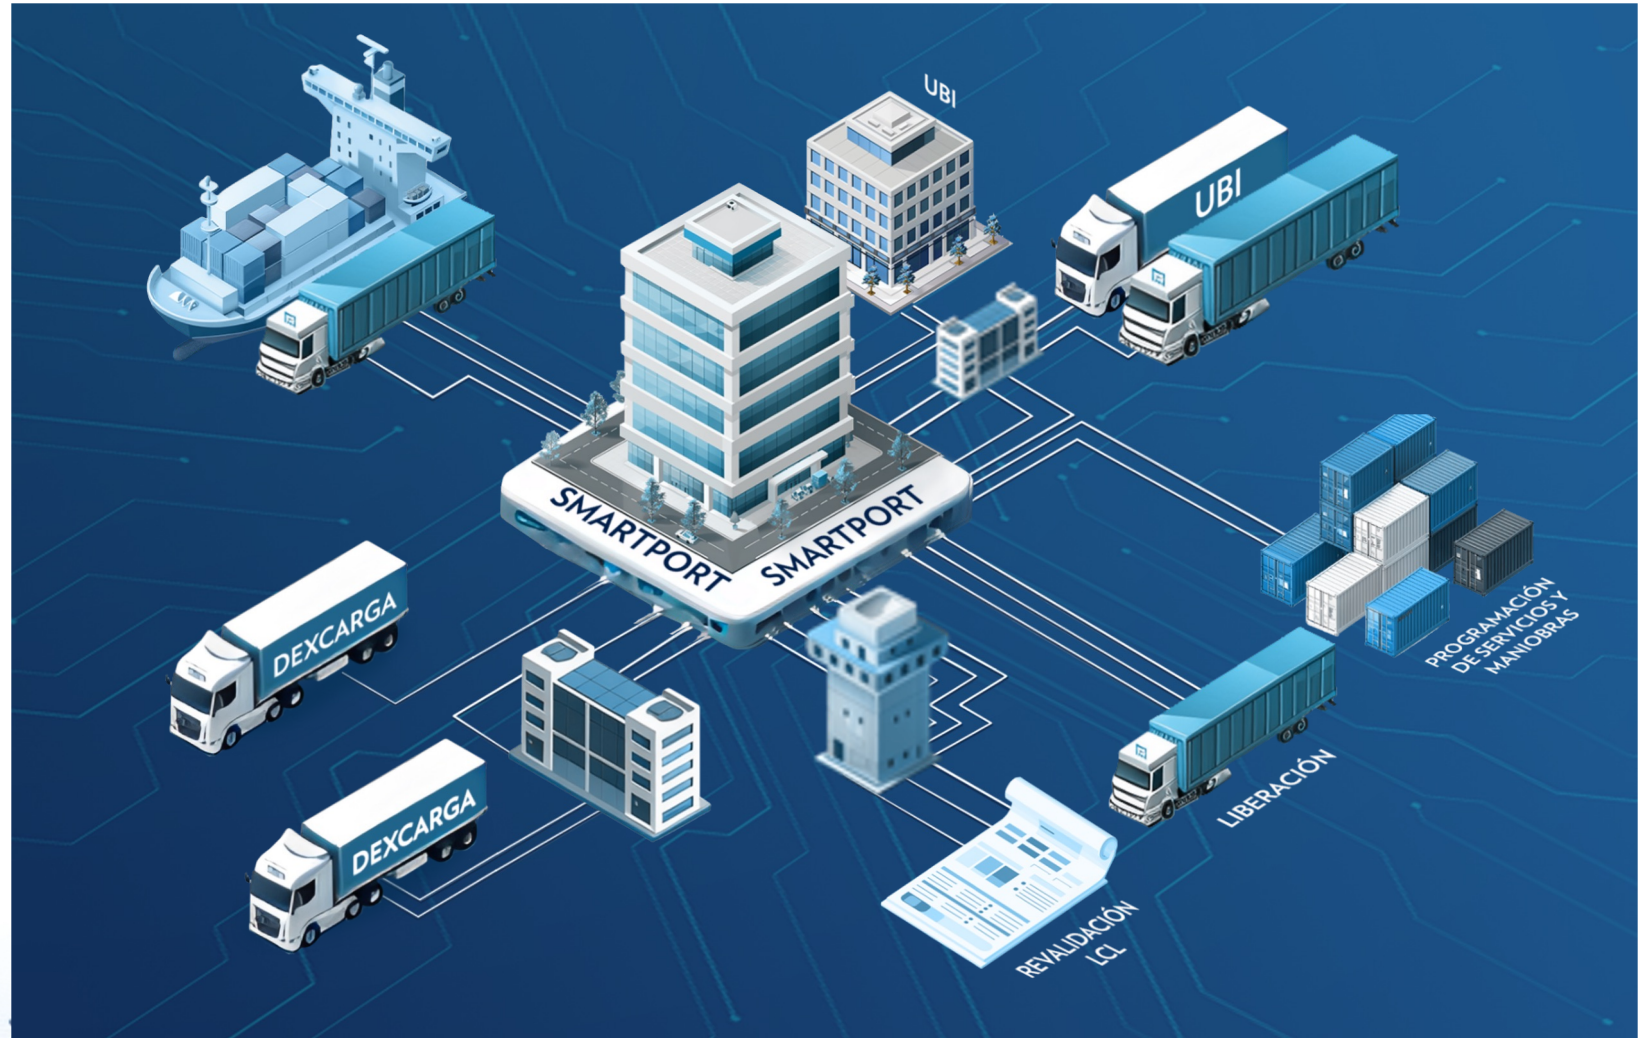

**CONGRESO CAAAREM 2024**

The image features two men in dark suits walking away from the camera on a wet, reflective city street at night. The scene is bathed in a cool blue light, with blurred city lights and building silhouettes in the background. A complex digital network of white lines and dots is overlaid on the entire scene, creating a futuristic, data-driven atmosphere. The text 'TRANSFORMACIÓN DIGITAL EN LOGISTICA' is prominently displayed in the center in a bold, white, sans-serif font.

# TRANSFORMACIÓN DIGITAL EN LOGISTICA

# SMARTPORT

**NUESTROS  
SERVICIOS DIGITALES  
EN UN SOLO LUGAR.**

# SMARTPORT